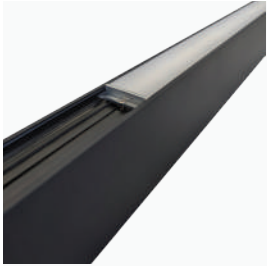

PROLine Linear LED Light - Mirror Louvre Optics

Customisable linear lighting system

Luminaire Integrations

Profile Length	Indirect Lumens at 4000K
532mm	992
1064mm	1974
1596mm	2918
2128mm	3972

/UP
Indirect Light