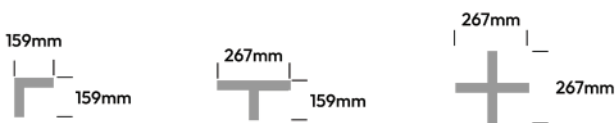

## Overview

|                              |  |
|------------------------------|--|
| <b>Construction Material</b> | Aluminium                                      |
| <b>Body Finish</b>           | Jet Black (RAL9005)<br>Traffic White (RAL9016) |
| <b>Optics</b>                | Mirror louvre                                  |
| <b>Linkable</b>              | Yes  |
| <b>IP Rating</b>             | IP40   |
| <b>IK Rating</b>             | IK08   |
| <b>Mounting</b>              | Ceiling mounted, Suspended                     |
| <b>Warranty</b>              | 5 years  |

## Luminaire Output

|                           |                               |
|---------------------------|-------------------------------|
| <b>Colour Temperature</b> | 3000K   4000K                 |
| <b>CRI</b>                | >90 Ra                        |
| <b>Lighting Direction</b> | Downwards (Optional Indirect) |
| <b>Beam Angle</b>         | 70°                           |
| <b>Operating Hours</b>    | 50,000                        |
| <b>Flicker Free</b>       | Yes                           |
| <b>LEDs</b>               | Single Bin Samsung            |
| <b>Macadam Ellipse</b>    | Equal or less than 3 sdcm     |
| <b>UGR</b>                | <20                           |

## Luminaire Variants Data

Customisations may be available, please get in touch

| Variant  | Length | Wattage | Lumens at 4000K | Weight | Connector | Shape       | Weight  |
|----------|--------|---------|-----------------|--------|-----------|-------------|---------|
| LL340506 | 532mm  | 14W     | 1623            | 2.1 kg | LL340106  | L connector | 0.4 kg  |
| LL341106 | 1064mm | 28W     | 2668            | 2.6 kg | LL340206  | T connector | 0.6 kg  |
| LL341606 | 1596mm | 42W     | 3906            | 3.2 kg | LL340306  | X connector | 0.68 kg |
| LL342106 | 2128mm | 56W     | 5120            | 4.1 kg |           |             |         |