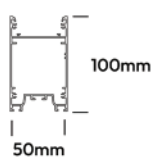

PROLine Linear LED Light - Mirror Louvre Optics

Customisable linear lighting system

Overview

Construction Material	Aluminium
Body Finish	Jet Black (RAL9005) Traffic White (RAL9016)
Optics	Mirror louvre
Linkable	Yes
IP Rating	IP40
IK Rating	IK08
Mounting	Ceiling mounted, Suspended
Warranty	5 years

Luminaire Output

Colour Temperature	3000K | 4000K
CRI	>90 Ra
Lighting Direction	Downwards (Optional Indirect)
Beam Angle	70°
Operating Hours	50,000
Flicker Free	Yes
LEDs	Single Bin Samsung
Macadam Ellipse	Equal or less than 3 sdcm
UGR	<20

Profile:

End caps:

Supply & Power

Voltage Range	AC220-240V
Power Factor	>0.95
Inrush Current	60A
Protection Class IEC	Class I
Ambient Temperature	-20°C to +40°C
Driver	Integral