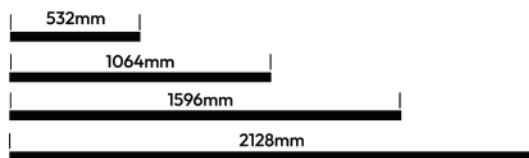

## Luminaire Output

|                           |                               |
|---------------------------|-------------------------------|
| <b>Colour Temperature</b> | 3000K   4000K                 |
| <b>CRI</b>                | >90 Ra                        |
| <b>Lighting Direction</b> | Downwards (Optional Indirect) |
| <b>Beam Angle</b>         | 70°                           |
| <b>Operating Hours</b>    | 50,000                        |
| <b>Flicker Free</b>       | Yes                           |
| <b>LEDs</b>               | Single Bin Samsung            |
| <b>Macadam Ellipse</b>    | Equal or less than 3 sdcm     |
| <b>UGR</b>                | <20                           |