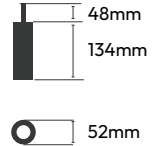

Lumens: 1206
Beam Angle: 24°
CRI: >90Ra
IP Rating: IP20
Rotation: 350°