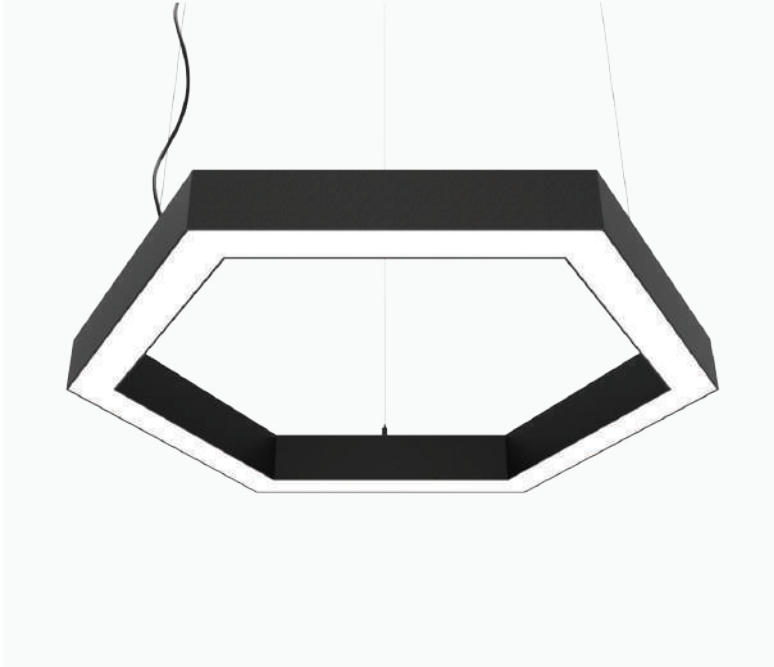

# Hexa LED Hexagonal Pendant Light

Sleek luminaire in a modern hexagonal shape.

linear  
lights

## Overview

<b>Construction Material</b>	Aluminium AL6063
<b>Body Finish</b>	Black RAL9005 (jet black)
<b>Diffuser Type</b>	Opal polycarbonate
<b>IP Rating</b>	IP40
<b>Mounting</b>	Ceiling mounted (with/without ceiling rose)
<b>Warranty</b>	5 years

## Luminaire Output

<b>Colour Temperature</b>	Switchable 3000K   4000K
<b>CRI</b>	>85 Ra
<b>Efficacy</b>	~112 lumens/watt
<b>Lighting Direction</b>	Downwards
<b>Beam Angle</b>	105°
<b>Operating Hours</b>	>50,000
<b>Flicker Free</b>	Yes
<b>LEDs</b>	SMD
<b>Macadam Ellipse</b>	Equal or less than 6 sdc

# Hexa LED Hexagonal Pendant Light

Sleek luminaire in a modern hexagonal shape.