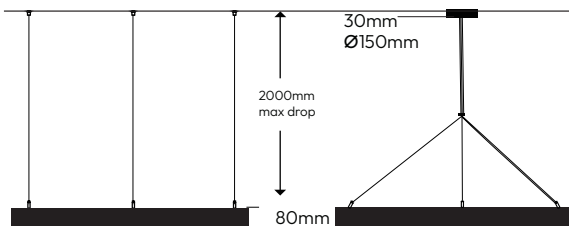

# Hexa LED Hexagonal Pendant Light

Sleek luminaire in a modern hexagonal shape.

linear  
lights

## Overview

<b>Construction Material</b>	Aluminium AL6063
<b>Body Finish</b>	Black RAL9005 (jet black)
<b>Diffuser Type</b>	Opal polycarbonate
<b>IP Rating</b>	IP40
<b>Mounting</b>	Ceiling mounted (with/without ceiling rose)
<b>Warranty</b>	5 years