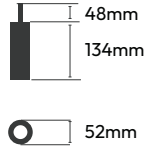

LED Linear Light with Opal Optics

Customisable recessed linear lighting system

Luminaire Integrations

Lumens: 1206
Beam Angle: 24°
CRI: >90Ra
IP Rating: IP20
Rotation: 350°

/SPT
Integrated Spotlight

Added Features

Added Features

Dimming/Controls	DD	DALI Dimming	DH	Mains Dimming	CC	CASAMBI Controls
Emergency	E	3H Integral Emergency				

Code Example

LLPRROP1642W4KWTHM/SPT PROLine recessed linear light with opal optics 1.6m (1602mm) 42W 4000K white body, with integrated spotlight