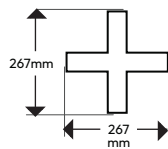

LED Linear Light with Dark Louvre Optics

Customisable linear lighting system

Overview

Construction Material	Aluminium
Body Finish	Jet Black (RAL9005) Traffic White (RAL9016)
Optics	Dark (black) louvre
Linkable	Yes
IP Rating	IP40
IK Rating	IK08
Mounting	Ceiling mounted, Suspended
Warranty	5 years

L	H	W
532mm	100mm	50mm
1064mm	100mm	50mm
1596mm	100mm	50mm
2128mm	100mm	50mm

Luminaire Output

Colour Temperature	3000K | 4000K
CRI	>90 Ra
Lighting Direction	Downwards (Optional Indirect)
Beam Angle	70°
Operating Hours	50,000
Flicker Free	Yes
LEDs	Single Bin Samsung
Macadam Ellipse	Equal or less than 3 sdcm
UGR	<17

Supply & Power

Voltage Range	AC220-240V
Power Factor	>0.95
Inrush Current	60A
Protection Class IEC	Class I
Ambient Temperature	-20°C to +40°C
Driver	Integral