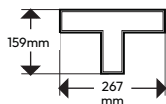

LED Linear Light with Dark Louvre Optics

Customisable linear lighting system

Overview

Construction Material	Aluminium
Body Finish	Jet Black (RAL9005) Traffic White (RAL9016)
Optics	Dark (black) louvre
Linkable	Yes
IP Rating	IP40
IK Rating	IK08
Mounting	Ceiling mounted, Suspended
Warranty	5 years

L	H	W
532mm	100mm	50mm
1064mm	100mm	50mm
1596mm	100mm	50mm
2128mm	100mm	50mm

Luminaire Output

Colour Temperature	3000K | 4000K
CRI	>90 Ra
Lighting Direction	Downwards (Optional Indirect)
Beam Angle	70°
Operating Hours	50,000
Flicker Free	Yes
LEDs	Single Bin Samsung
Macadam Ellipse	Equal or less than 3 sdcm
UGR	<17

Supply & Power

Voltage Range	AC220-240V
Power Factor	>0.95
Inrush Current	60A
Protection Class IEC	Class I
Ambient Temperature	-20°C to +40°C
Driver	Integral