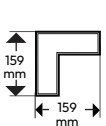

Supply & Power

Voltage Range	AC220-240V
Power Factor	>0.95
Inrush Current	60A
Protection Class IEC	Class I
Ambient Temperature	-20°C to +40°C
Driver	Integral