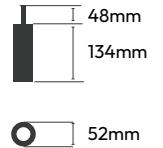

Lumens: 1206
Beam Angle: 24°
CRI: >90Ra
IP Rating: IP20
Rotation: 350°