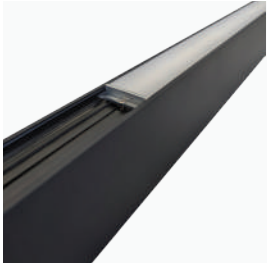

LED Linear Light with Dark Louvre Optics

Customisable linear lighting system

Overview

Construction Material	Aluminium
Body Finish	Jet Black (RAL9005) Traffic White (RAL9016)
Optics	Dark (black) louvre
Linkable	Yes
IP Rating	IP40
IK Rating	IK08
Mounting	Ceiling mounted, Suspended
Warranty	5 years

Options

Kelvin	3K	3000K	4K	4000K
Finish	BK	Black Body (RAL 9005)	WT	White Body (RAL9016)
Installation	SM	Surface Mounted	HM	Hanging Mounted

Mounting

Code Example

LLPRDL2156W4KBKHM

ProLine linear light with dark louvre optics 2.1m (2128mm) 56W 4000K white body, hanging mounted, no dimming or emergency

LED Linear Light with Dark Louvre Optics

Customisable linear lighting system

Luminaire Integrations

Profile Length	Indirect Lumens at 4000K
532mm	992
1064mm	1974
1596mm	2918
2128mm	3972

/UP
Indirect Light