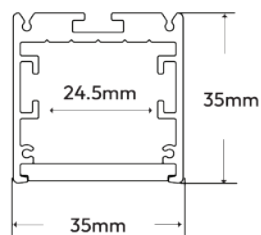

Overview

Construction Material	Aluminium
Body Finish	Jet Black (RAL9005) Signal White (RAL9003) White Aluminium (RAL9006)
Diffuser Type	Flexible silicone
IP Rating	IP20
Mounting	Surface | Suspended
Warranty	5 years
Compatibility	Linkable & compatible with Curva curved linear lighting system

Luminaire Output

Colour Temperature	3000K | 4000K | custom
CRI	>90 Ra
Lighting Direction	Downwards
Beam Angle	120°
Power	19W per metre
Operating Hours	50,000
Flicker Free	Yes
LEDs	Bridgelux 2835
Macadam Ellipse	Equal or less than 3 sdc_m

Supply & Power

Voltage Range	100-277 VAC 50/60Hz
Power Factor	>0.5
Inrush Current	DC24V
Protection Class IEC	Class II
Ambient Temperature	-20°C to +40°C
Driver	Remote