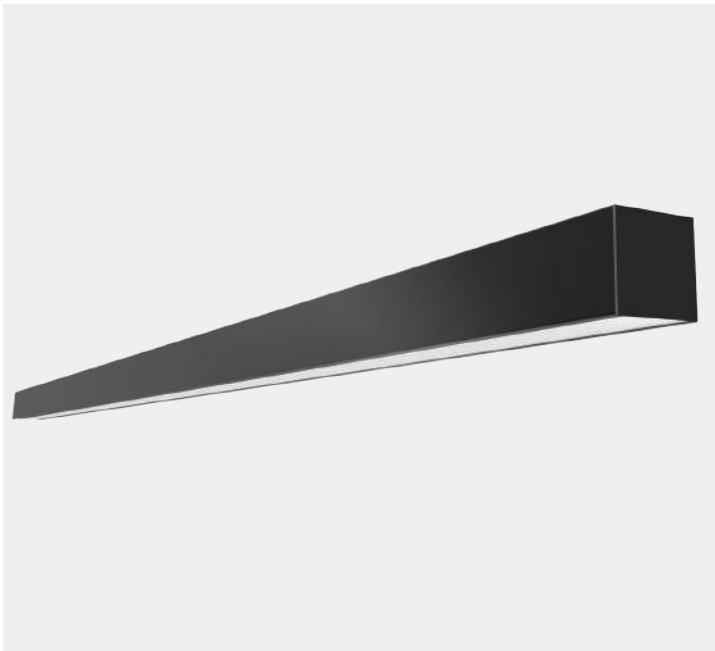

# Curva Customisable Slim Linear Light

Compatible with Curva curved LED linear lighting system

Adjustable length  
Can be cut shorter or/and connected to longer lines

## Overview

<b>Construction Material</b>	Aluminium
<b>Body Finish</b>	Jet Black (RAL9005) Signal White (RAL9003) White Aluminium (RAL9006)
<b>Diffuser Type</b>	Flexible silicone
<b>IP Rating</b>	IP20
<b>Mounting</b>	Surface   Suspended
<b>Warranty</b>	5 years
<b>Compatibility</b>	Linkable & compatible with Curva curved linear lighting system

# Curva Customisable Slim Linear Light

Compatible with Curva curved LED linear lighting system