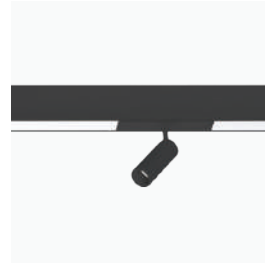

/SPT
Integrated Spotlight

Lumens: 1206
Beam Angle: 24°
CRI: >90Ra
IP Rating: IP20
Rotation: 350°

Added Features

Add On

Dimming/Controls	/DD	DALI Dimming	/DH	Mains Dimming	/CC	CASAMBI Controls
Emergency	/E	3H Integral Emergency				

Full Order Example

LL341601/WT/4K/UP/DD	PROLine linear light with opal diffuser 1.6m (1596mm) white body 4000K with integrated indirect light and DALI dimmable driver
LL33-07	PROLine 3m suspension kit - 2 point pack