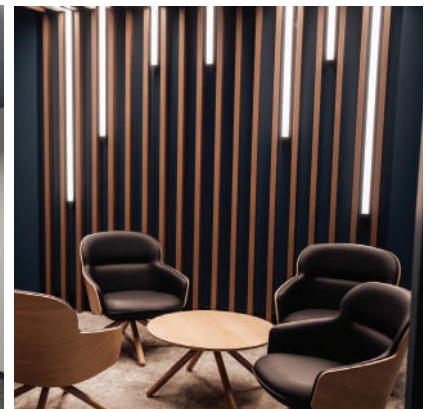

PROLine Linear LED Light with Opal Optics

Customisable linear lighting system

Luminaire Variants Data

Customisations may be available, please get in touch

Variant	Length	Wattage	Lumens at 4000K	Weight	Connector	Shape	Weight
LL340501	532mm	14W	1653	2.1 kg	LL340101	L connector	0.4 kg
LL341101	1064mm	28W	3290	2.6 kg	LL340201	T connector	0.6 kg
LL341601	1596mm	42W	4864	3.2 kg	LL340301	X connector	0.68 kg
LL342101	2128mm	56W	6620	4.1 kg			

Options

Finish	/BK	Black Body (RAL 9005)	/WT	White Body (RAL9016)	/RALXXXX	(Custom)		
Kelvin	/3K	3000K	/4K	4000K	/TW	Tunable White	/RGBW	Colour Changing

Installation Accessories

- LL33-15 PROLine connection pack
- LL33-06 PROLine surface mounting clips - 2 point pack
- LL33-36 PROLine surface mounting clips - 3 point pack
- LL33-07 PROLine 3m suspension kit - 2 point pack
- LL33-37 PROLine 3m suspension kit - 3 point pack
- LL33-10 PROLine side wall kit
- LL33-12 PROLine solid rod mounting kit
- LL33-14 PROLine 2 in 1 connection pack & suspension