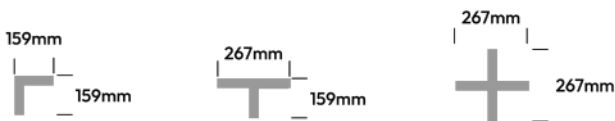

## Overview

<b>Construction Material</b>	Aluminium
<b>Body Finish</b>	Jet Black (RAL9005) Traffic White (RAL9016)
<b>Diffuser Type</b>	TP(a) rated opal polycarbonate
<b>Linkable</b>	Yes
<b>IP Rating</b>	IP40
<b>IK Rating</b>	IK08
<b>Mounting</b>	Ceiling mounted, Suspended
<b>Warranty</b>	5 years

## Luminaire Output

<b>Colour Temperature</b>	3000K   4000K   Custom
<b>CRI</b>	>90 Ra
<b>Lighting Direction</b>	Downwards (Optional Indirect)
<b>Beam Angle</b>	100°
<b>Operating Hours</b>	50,000
<b>Flicker Free</b>	Yes
<b>LEDs</b>	Single Bin Samsung
<b>Macadam Ellipse</b>	Equal or less than 3 sdcm

## Luminaire Variants Data

Customisations may be available, please get in touch

Variant	Length	Wattage	Lumens at 4000K	Weight	Connector	Shape	Weight
LL340501	532mm	14W	1653	2.1 kg	LL340101	L connector	0.4 kg
LL341101	1064mm	28W	3290	2.6 kg	LL340201	T connector	0.6 kg
LL341601	1596mm	42W	4864	3.2 kg	LL340301	X connector	0.68 kg
LL342101	2128mm	56W	6620	4.1 kg			

## Luminaire Integrations

Profile Length	Indirect Lumens at 4000K
532mm	992
1064mm	1974
1596mm	2918
2128mm	3972

**/UP**  
Indirect Light

**/SPT**  
Integrated Spotlight

Lumens: 1206  
Beam Angle: 24°  
CRI: >90Ra  
IP Rating: IP20  
Rotation: 350°