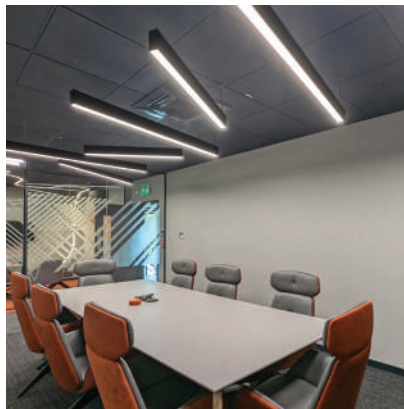

PROLine Linear LED Light with Opal Optics

Customisable linear lighting system

Luminaire Variants Data

Customisations may be available, please get in touch

Variant	Length	Wattage	Lumens at 4000K	Weight	Connector	Shape	Weight
LL340501	532mm	14W	1653	2.1 kg	LL340101	L connector	0.4 kg
LL341101	1064mm	28W	3290	2.6 kg	LL340201	T connector	0.6 kg
LL341601	1596mm	42W	4864	3.2 kg	LL340301	X connector	0.68 kg
LL342101	2128mm	56W	6620	4.1 kg			

Options

Finish	/BK	Black Body (RAL 9005)	/WT	White Body (RAL9016)	/RALXXXX	(Custom)		
Kelvin	/3K	3000K	/4K	4000K	/TW	Tunable White	/RGBW	Colour Changing

Installation Accessories

- LL33-15 PROLine connection pack
- LL33-06 PROLine surface mounting clips - 2 point pack
- LL33-36 PROLine surface mounting clips - 3 point pack
- LL33-07 PROLine 3m suspension kit - 2 point pack
- LL33-37 PROLine 3m suspension kit - 3 point pack
- LL33-10 PROLine side wall kit
- LL33-12 PROLine solid rod mounting kit
- LL33-14 PROLine 2 in 1 connection pack & suspension