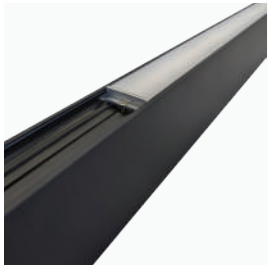

PROLine Linear LED Light with Opal Optics

Customisable linear lighting system

Luminaire Integrations

Profile Length	Indirect Lumens at 4000K
532mm	992
1064mm	1974
1596mm	2918
2128mm	3972

/UP
Indirect Light