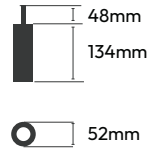

## Luminaire Variants Data

Customisations may be available, please get in touch

Variant	Length	Wattage	Lumens at 4000K	Weight	Connector	Shape	Weight
LL340501	532mm	14W	1653	2.1 kg	LL340101	L connector	0.4 kg
LL341101	1064mm	28W	3290	2.6 kg	LL340201	T connector	0.6 kg
LL341601	1596mm	42W	4864	3.2 kg	LL340301	X connector	0.68 kg
LL342101	2128mm	56W	6620	4.1 kg			

## Luminaire Integrations

Profile Length	Indirect Lumens at 4000K
532mm	992
1064mm	1974
1596mm	2918
2128mm	3972

**/UP**  
Indirect Light

**/SPT**  
Integrated Spotlight

Lumens: 1206  
Beam Angle: 24°  
CRI: >90Ra  
IP Rating: IP20  
Rotation: 350°