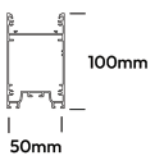

PROLine Linear LED Light with Opal Optics

Customisable linear lighting system

Overview

Construction Material	Aluminium
Body Finish	Jet Black (RAL9005) Traffic White (RAL9016)
Diffuser Type	TP(a) rated opal polycarbonate
Linkable	Yes
IP Rating	IP40
IK Rating	IK08
Mounting	Ceiling mounted, Suspended
Warranty	5 years

Luminaire Output

Colour Temperature	3000K | 4000K | Custom
CRI	>90 Ra
Lighting Direction	Downwards (Optional Indirect)
Beam Angle	100°
Operating Hours	50,000
Flicker Free	Yes
LEDs	Single Bin Samsung
Macadam Ellipse	Equal or less than 3 sdcm

Profile:

End caps:

Supply & Power

Voltage Range	AC220-240V
Power Factor	>0.90
Inrush Current	<60A
Protection Class IEC	Class I
Ambient Temperature	-20°C to +45°C
Driver	Integral