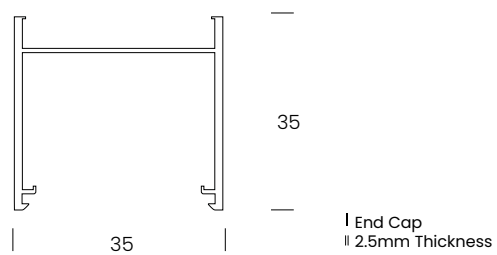

### Flow + Straight Recessed Profile 35 x 35

Description	Length (mm)	Lumens @4000K	Power
900mm Recessed Straight 35x35 Profile	900	1530	18
1200mm Recessed Straight 35x35 Profile	1200	2040	24
1500mm Recessed Straight 35x35 Profile	1500	2550	30
2400mm Recessed Straight 35x35 Profile	2400	4080	47

### Flow + Straight Suspended/Surface Profile 35 x 35

Description	Length (mm)	Lumens @4000K	Power
900mm Flow+ Straight 35x35 Profile	900	1530	18
1200mm Flow+ Straight 35x35 Profile	1200	2040	24
1500mm Flow+ Straight 35x35 Profile	1500	2550	30
2400mm Flow+ Straight 35x35 Profile	2400	4080	47

### Dimensions (mm)