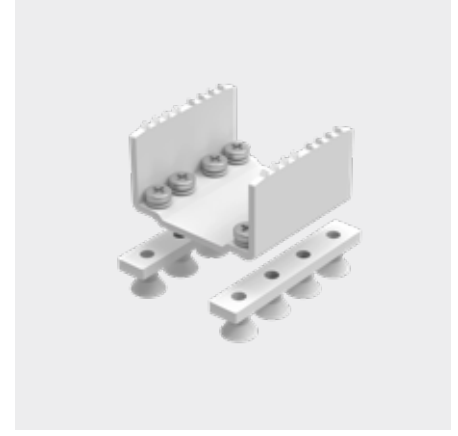

## Accessories

Part Code	Description	Profile
R373535-01	End caps for Recessed 35x35 Profile	35x35

Part Code	Description	Profile
R383535-01	End caps for Suspended or surface mounted 35x35 profile	35x35

Part Code	Description
R383535-02	Connection Pack for H35 x W35 / H35 x W50 / H35 x W70
R385050-02	Connection Pack for H50 x W35 / H50 x W50 / H50 x W70
R387070-02	Connection Pack for H70 x W35 / H70 x W50 / H70 x W70