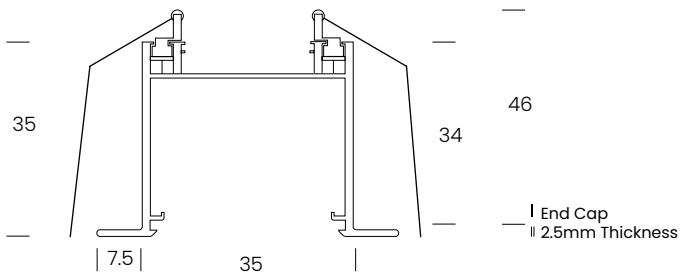

## Suspended / Surface Profile 35 x 35

### Flow + Straight Suspended/Surface Profile 35 x 35

Description	Length (mm)	Lumens @4000K	Power
900mm Flow+ Straight 35x35 Profile	900	1530	18
1200mm Flow+ Straight 35x35 Profile	1200	2040	24
1500mm Flow+ Straight 35x35 Profile	1500	2550	30
2400mm Flow+ Straight 35x35 Profile	2400	4080	47

### Dimensions (mm)