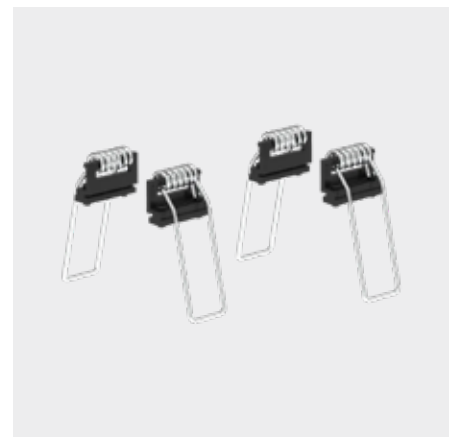

Part Code	Description
R37-01	Recessed Clips (4pc)