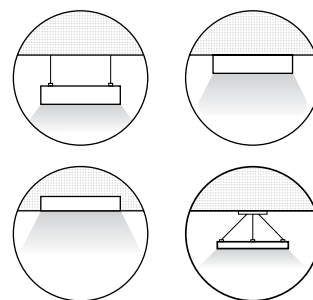

## Overview

Flow + redefines curved linear lighting with custom shapes, recessed options, and versatile profile sizes. Adaptable designs with limitless creativity.

Shapes

Accessories

Sizes: **35 x 35**

Kelvin: **2700K** **3000K** **4000K**