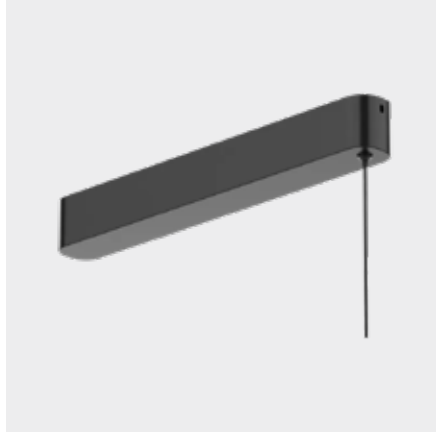

## Accessories

---

---

Part Code	Description
R38-06	Recessed Ceiling Plate (Cut Out ø75mm)

---

---

Part Code	Description
R38-05	Ceiling Driver Box

---