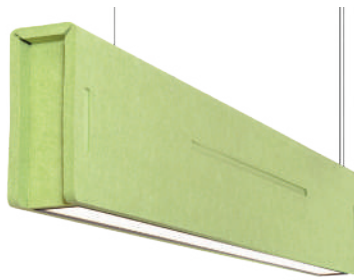

Sounds Like Light Short 14W Light Baffle

Part Code	Diffuser	CCT	Light Emitting Area (mm)	Light Baffle Size (mm)	Weight	Running Current	Power	Lumens @4000K
R640501/14W	Opal	4000K	L532 x W43	L607 x W78 x H160	3.1Kg	300 mA	14W	1653Lm