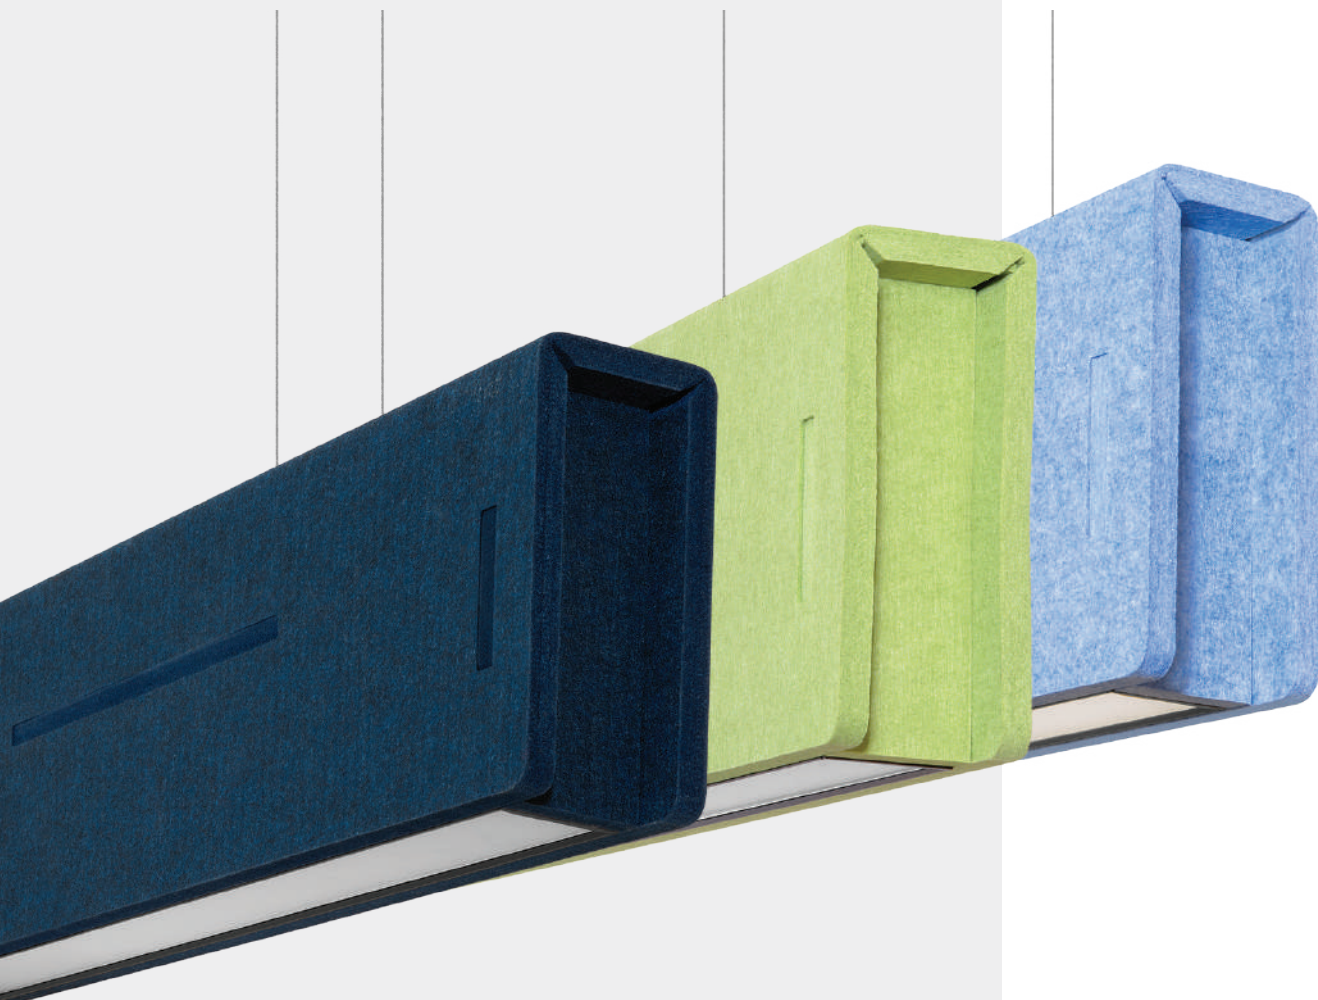

Sounds Like Light - Baffle

RICOMAN®

SPECIFICATION DOCUMENT

Overview

Discover the perfect blend of form and function with the latest collaboration from Ricoman Lighting and Soundhush.

Introducing Sounds like Light, a sophisticated line of acoustic solutions designed to seamlessly integrate with your space. Elevate both aesthetics and functionality as Ricoman's lighting expertise meets Soundhush's acoustic knowledge. Create an ambiance where light and sound harmonize, transforming any interior with style and precision. Explore the catalogue and experience the synergy of Sounds like Light.