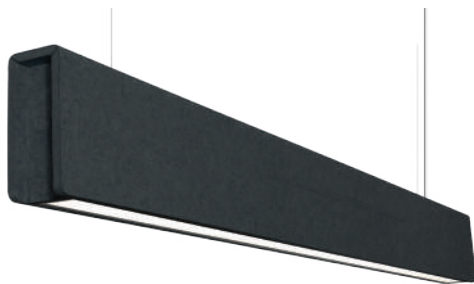

Sounds Like Light – Baffle

SPECIFICATION DOCUMENT

Sounds Like Light Extra Long 56W Light Baffle

Part Code	Diffuser	CCT	Light Emitting Area (mm)	Light Baffle Size (mm)	Weight	Running Current	Power	Lumens @4000K
R642101/56W	Opal	4000K	L2128 x W43	L2204 x W78 x H160	9.4Kg	1200 mA	56W	2134Lm

Other wattages and diffusers available for all lengths.
Contact our team for more information: support@ricoman.com