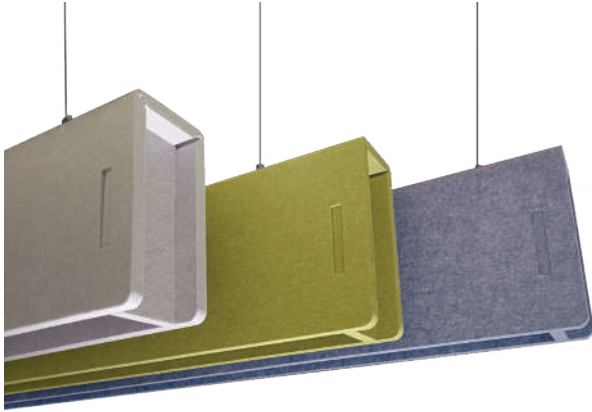

Sounds Like Light – Baffle

SPECIFICATION DOCUMENT

Sounds Like Light Baffle With no Luminaire

Code	Description	Baffle Length	Weight
R640500	Sounds Like Light Short Baffle	607mm	1Kg
R641100	Sounds Like Light Medium Baffle	1139mm	2Kg
R641600	Sounds Like Light Long Baffle	1672mm	4Kg
R642100	Sounds Like Light Extra Long Baffle	2204mm	5Kg