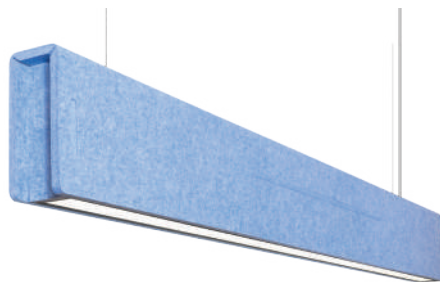

Sounds Like Light Medium 28W Light Baffle

Part Code	Diffuser	CCT	Light Emitting Area (mm)	Light Baffle Size (mm)	Weight	Running Current	Power	Lumens @4000K
R641101/28W	Opal	4000K	L1064 x W43	L1139 x W78 x H160	4.6Kg	600 mA	28W	3290Lm